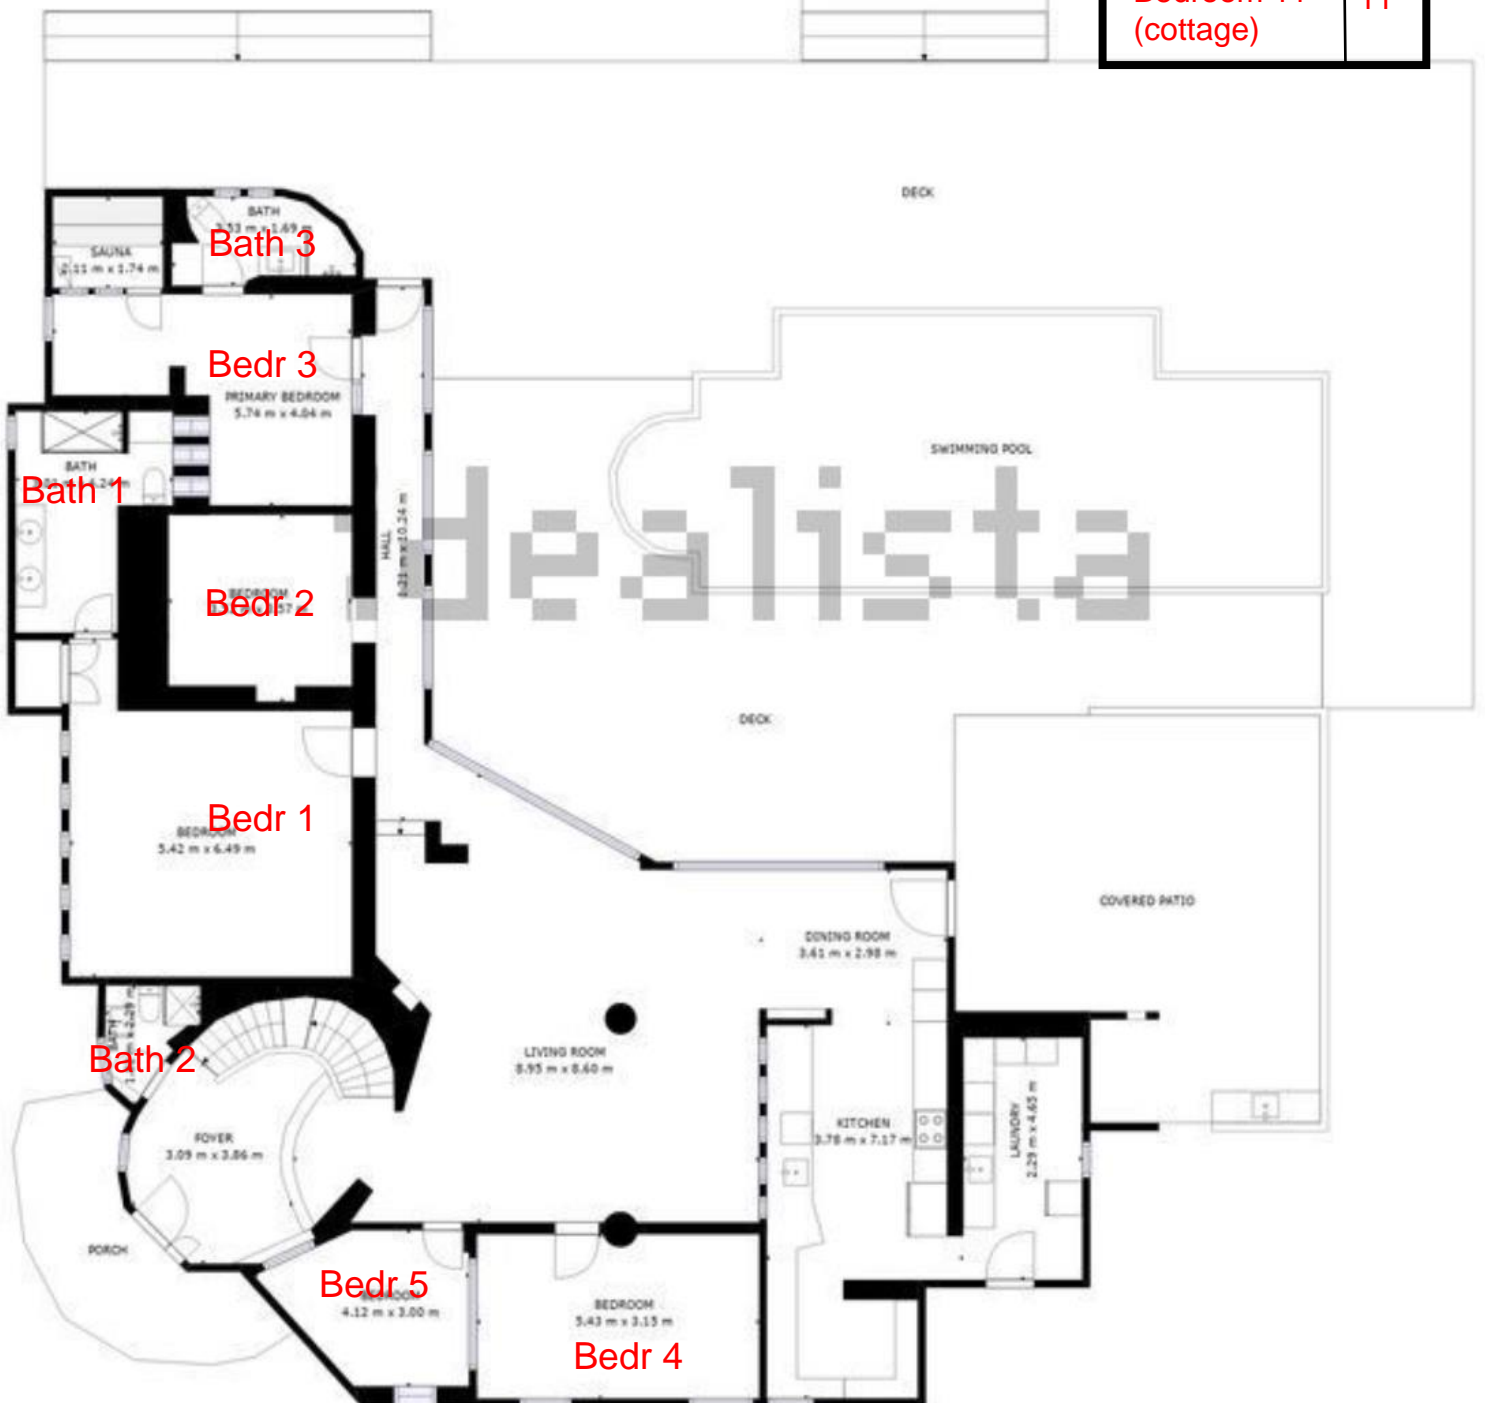

Street level

Recreational room

RECREATION ROOM  
11.20 m x 7.09 m

Bath 9

Bedroom 10  
(cottage)

Bath  
10

Bedroom 11  
(cottage)

Bath  
11

Upper floor

Lower floor

**GROSS INTERNAL AREA**  
**FLOOR 1: 126 m<sup>2</sup>, FLOOR 2: 347 m<sup>2</sup>**  
**FLOOR 3: 41 m<sup>2</sup>, EXCLUDED AREAS:**  
**DECK: 242 m<sup>2</sup>, PATIO: 98 m<sup>2</sup>**  
**PORCH: 14 m<sup>2</sup>, BALCONY: 26 m<sup>2</sup>**  
**TOTAL: 513 m<sup>2</sup>**

SIZES AND DIMENSIONS ARE APPROXIMATE, ACTUAL MAY VARY.