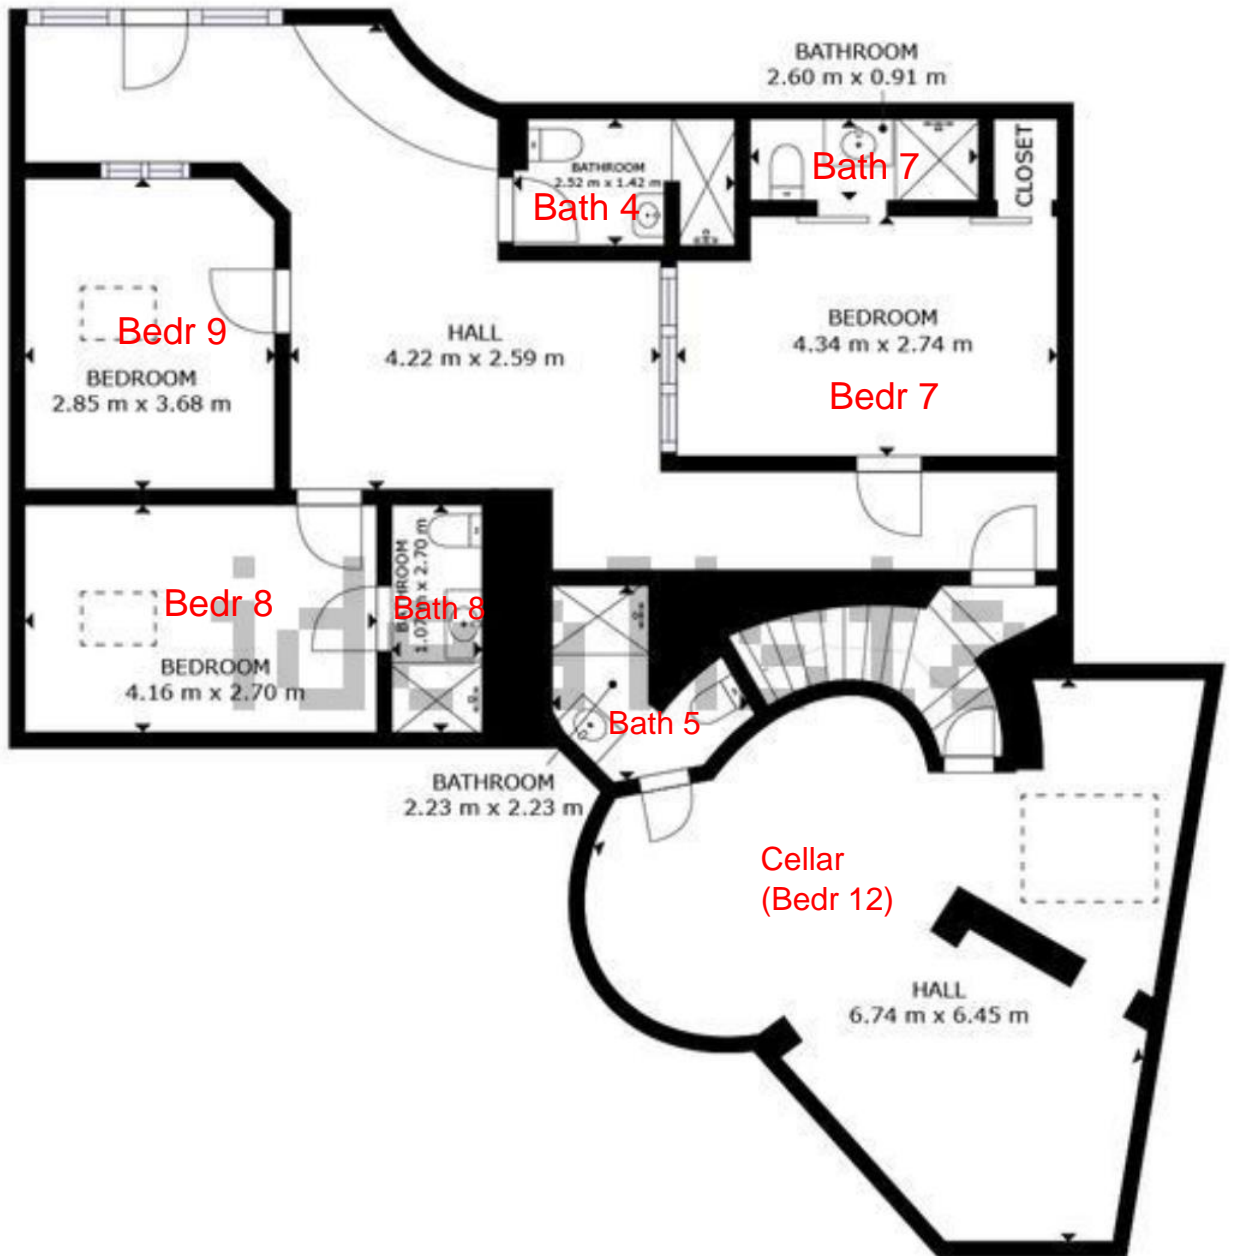

Street level

Recreational room

RECREATION ROOM  
11.20 m x 7.09 m

Bath 9

Bedroom 10  
(cottage)

Bath  
10

Bedroom 11  
(cottage)

Bath  
11

Upper floor

Lower floor

**GROSS INTERNAL AREA**  
**FLOOR 1: 126 m<sup>2</sup>, FLOOR 2: 347 m<sup>2</sup>**  
**FLOOR 3: 41 m<sup>2</sup>, EXCLUDED AREAS:**  
**DECK: 242 m<sup>2</sup>, PATIO: 98 m<sup>2</sup>**  
**PORCH: 14 m<sup>2</sup>, BALCONY: 26 m<sup>2</sup>**  
**TOTAL: 513 m<sup>2</sup>**

SIZES AND DIMENSIONS ARE APPROXIMATE, ACTUAL MAY VARY.