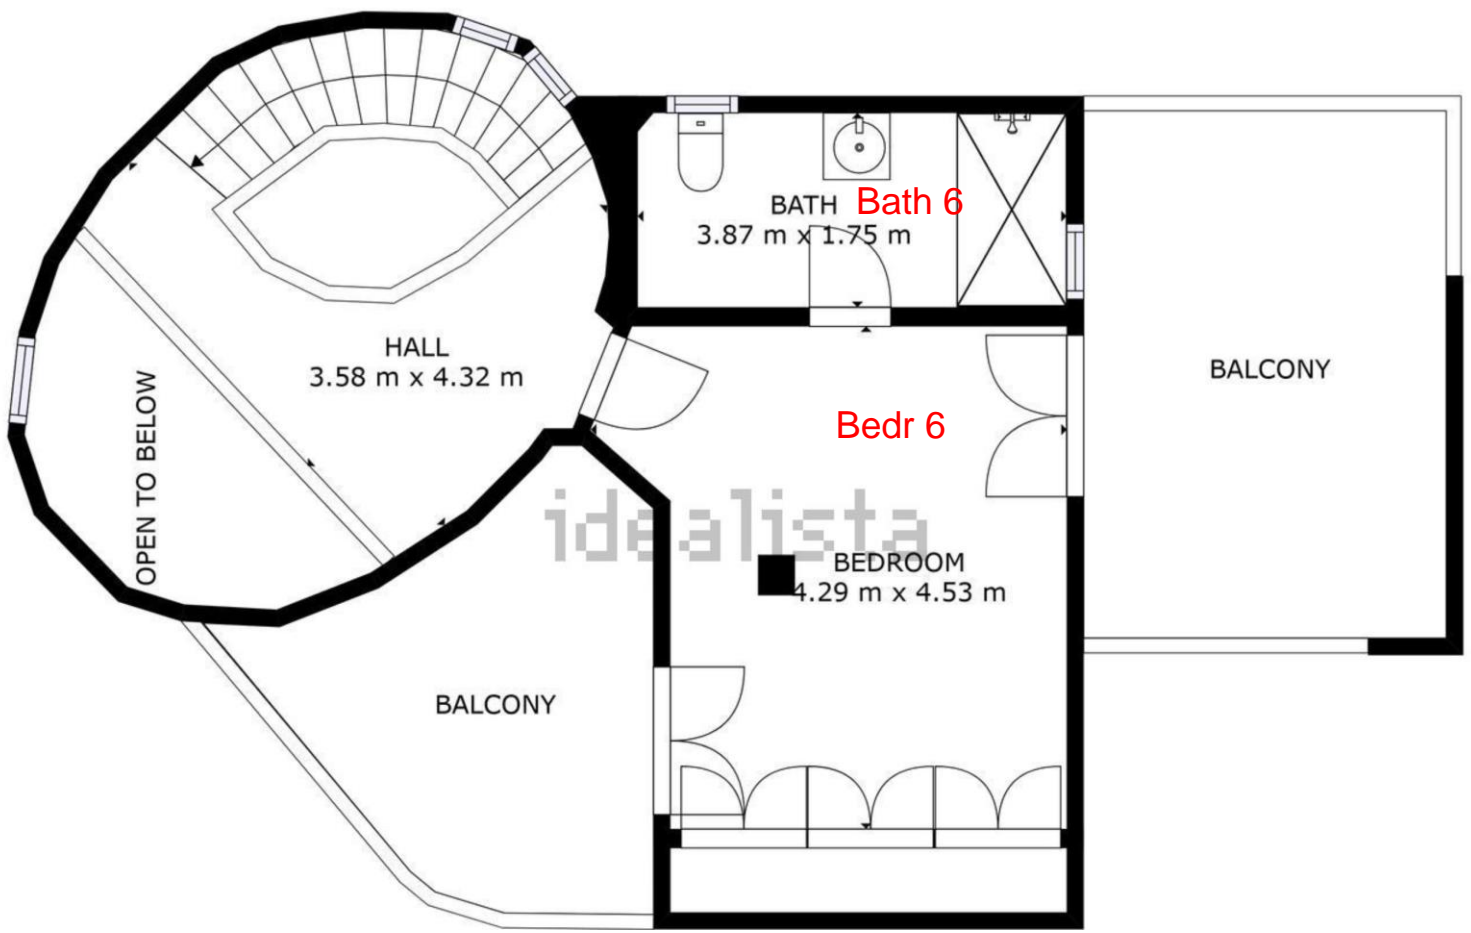

Street level

Recreational room

RECREATION ROOM  
11.20 m x 7.09 m

Bath 9

Bedroom 10  
(cottage)

Bath  
10

Bedroom 11  
(cottage)

Bath  
11

Upper floor

Lower floor

**GROSS INTERNAL AREA**  
**FLOOR 1: 126 m<sup>2</sup>, FLOOR 2: 347 m<sup>2</sup>**  
**FLOOR 3: 41 m<sup>2</sup>, EXCLUDED AREAS:**  
**DECK: 242 m<sup>2</sup>, PATIO: 98 m<sup>2</sup>**  
**PORCH: 14 m<sup>2</sup>, BALCONY: 26 m<sup>2</sup>**  
**TOTAL: 513 m<sup>2</sup>**

SIZES AND DIMENSIONS ARE APPROXIMATE, ACTUAL MAY VARY.